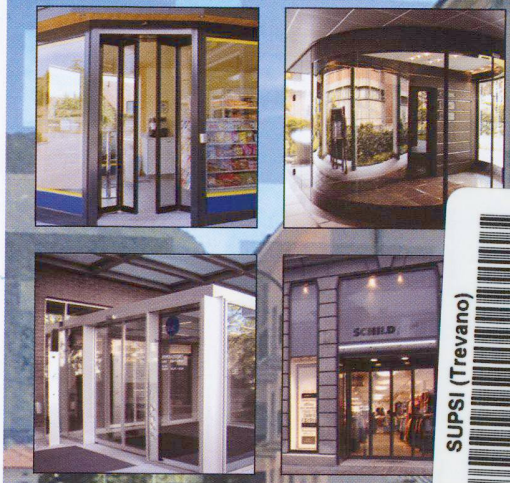

GALVOLUX

porte automatiche RECORD

GALVOLUX SA
Via Strecce 1
CH-6934 Bioggio-Lugano
T +41 (0)91 610 55 11
F +41 (0)91 610 55 22
info@galvolux.com
www.galvolux.com

Innovazione ai massimi livelli.