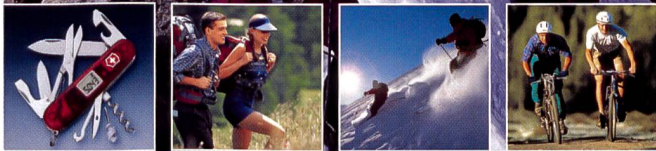

VICTORINOX

ALTIMETER

FOR HIKER, SNOWBOARDER,
MOUNTAINEER, TRAVELLER

to 18000 ft and 6000 m
0° to 140°F and -20° to +60°C

VICTORINOX, CH-6438 Ibach-Schwyz, Switzerland
Phone ..41 41 81 81 211, Fax ..41 41 81 81 511
info@victorinox.ch, www.victorinox.com