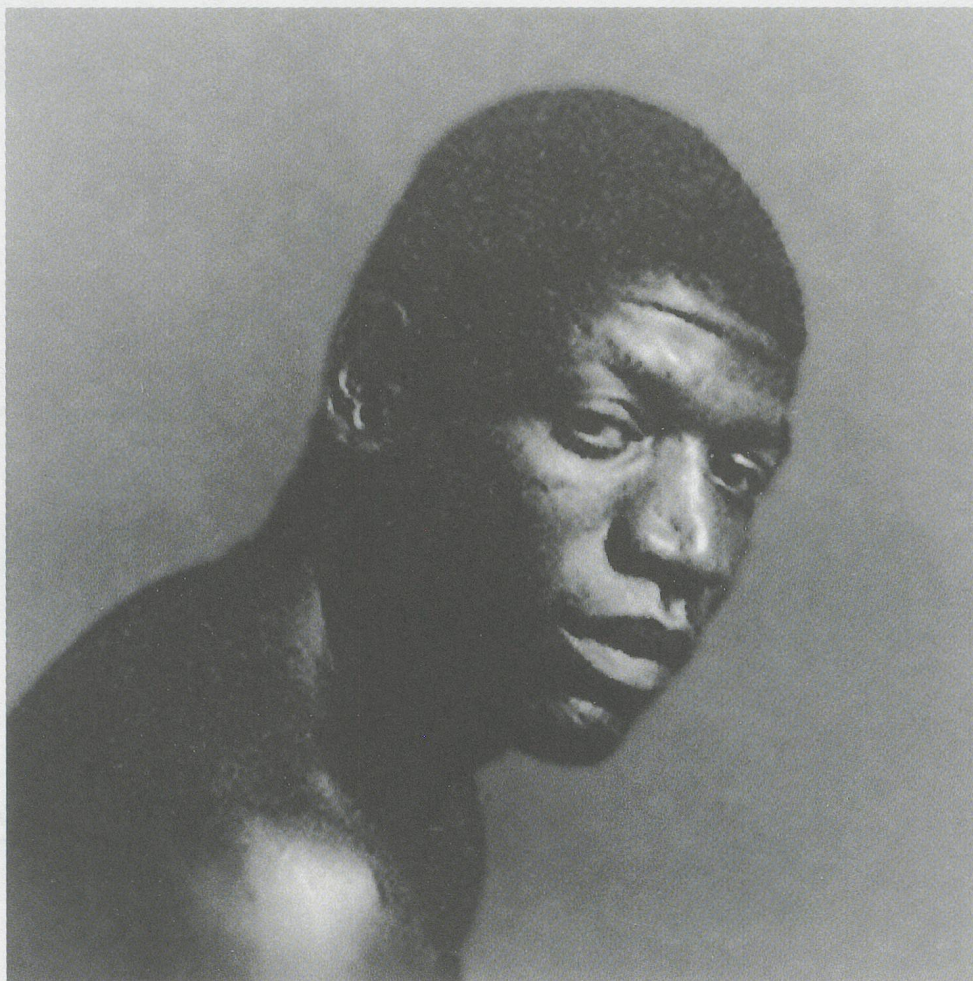

ROBERT MAPPLETHORPE

A SURVEY EXHIBITION FROM THE ESTATE
DECEMBER 2000 TO JANUARY 2001

GALERIE THADDAEUS ROPAC

AUSTRIA MIRABELLPLATZ 2, 5020 SALZBURG TEL : 43 662 881 393 FAX : 43 662 881 3939 www.ropac.net