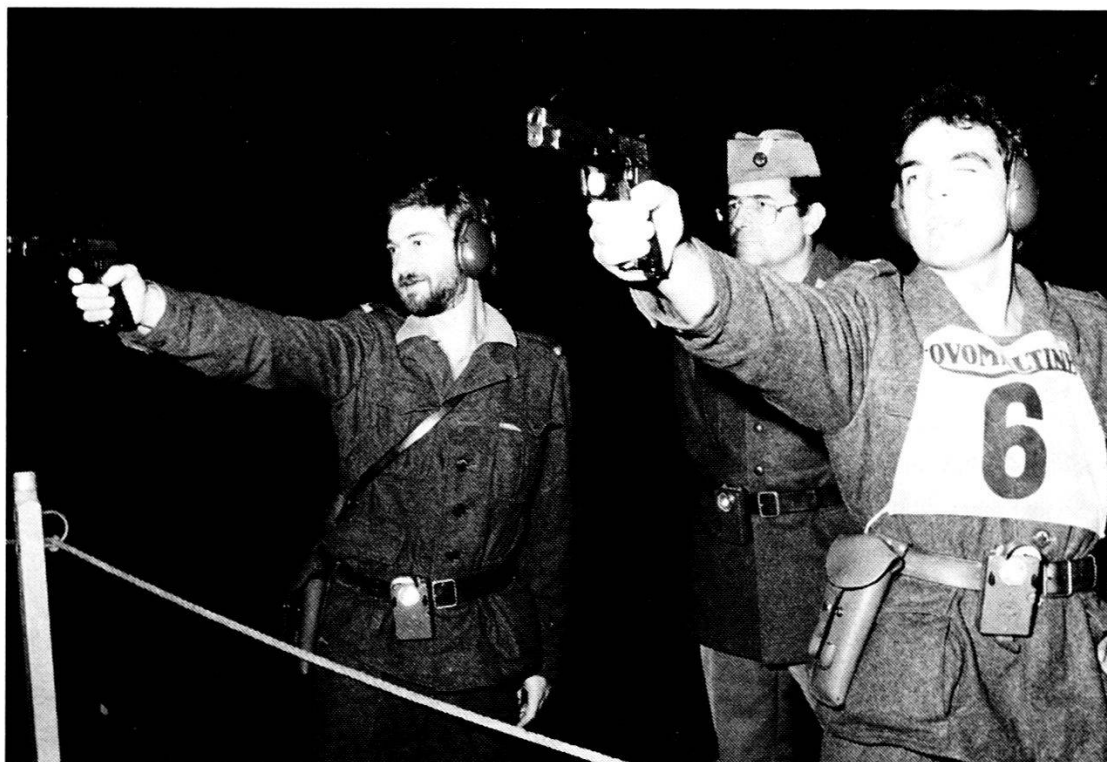

2. Gold Savosa

Luca Schwank

Daniel Duringer

45 1.18.03

0 0

40.00

38.03

Art. 72/02