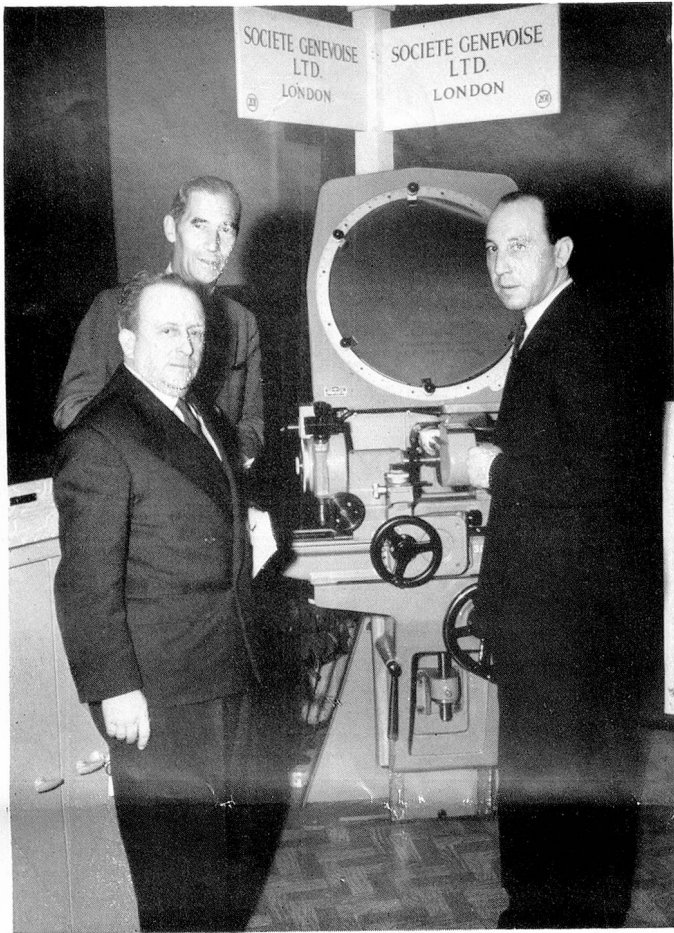

Download PDF: 19.11.2024

ETH-Bibliothek Zürich, E-Periodica, <https://www.e-periodica.ch>

SWISS SKILL AT INTERNATIONAL MACHINE SHOW.

Left to Right: Mr. G. Clements (Director), Mr. F. P. P. Maurice (left rear), Dr. R. Faessler.