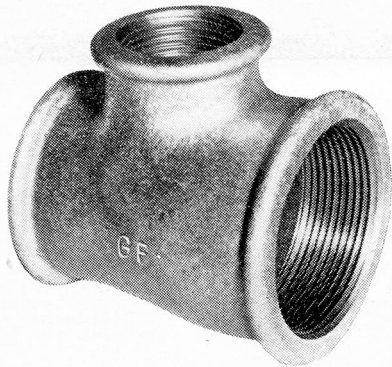

**GF**

malleable iron tube fittings

are made at BEDFORD by

**BRITANNIA IRON AND STEEL WORKS LIMITED**

and are distributed by

**LE BAS TUBE COMPANY LIMITED**

from their warehouses at  
LONDON, MANCHESTER, GLASGOW & BELFAST

**LE BAS**

**TUBE COMPANY LIMITED**  
EAGLE WHARF ROAD, LONDON N.1

*Precision protected*

The Roamer four-fold patented water-proof case protects a fine precision movement \*fully jewelled \*shock protected \*unbreakable spring \*world-wide service.