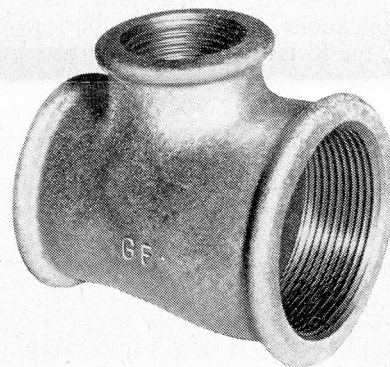

# GF

malleable iron tube fittings

*are made at BEDFORD by*

**BRITANNIA IRON AND STEEL WORKS LIMITED**

*and are distributed by*

**LE BAS TUBE COMPANY LIMITED**

*from their warehouses at*

**LONDON, MANCHESTER, GLASGOW & BELFAST**