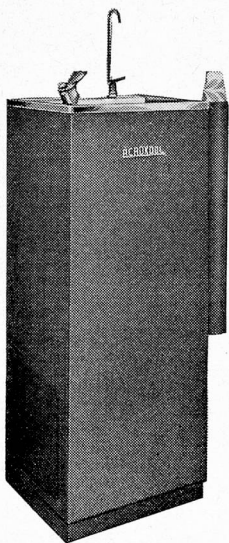

**DIRECT GROUPAGE TRUCK SERVICES TO AND FROM
BASLE, ZURICH and GENEVA**

in conjunction with our Swiss Agents

GOTH & CO. LTD.

BASLE, ZURICH, GENEVA, ST. GALL, BIEL, CHIASSO

ACRO-KOOL

instant chilled water-how convenient!

PUT AN ACRO-KOOL IN YOUR OFFICE, IT'S THE CONVENIENT WAY TO GET INSTANT COOL WATER. ACRO-KOOL MAINS-CONNECTED MODELS COMBINE GOOD LOOKS WITH EFFICIENCY PLUS.

FLOOR UNIT FSW6

(Left): Smart, floor-mounted unit. Fits flush to wall. All connections within cabinet. In dark blue, golden brown and silver grey. Stainless steel basin.

WALL UNIT WSW4

(Right): Wall-mounted to keep floors clear. Stylish, in attractive dual tonings. Stainless steel sink and splashback. Fully insulated, high efficiency cooling unit.

Crawley Bros. Ltd., South Wharf, London, W.2. AMBassador 3456 Telex: 21868