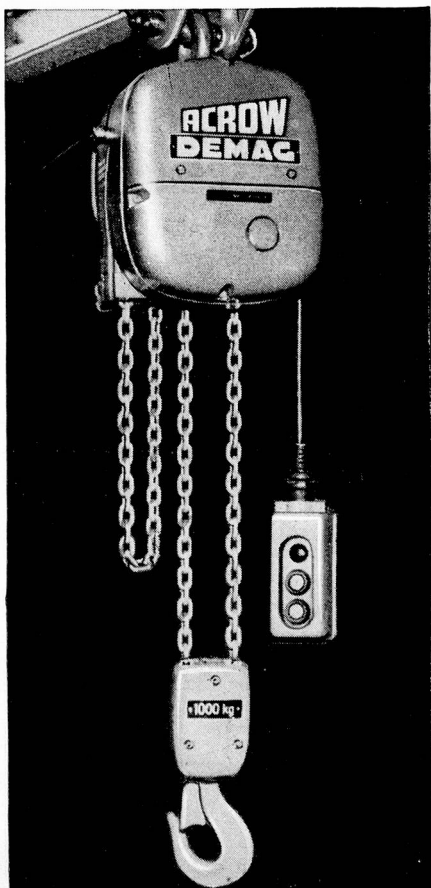

SWISS BANK CORPORATION

(a Company limited by shares, incorporated in Switzerland)

Principal London Office
99 GRESHAM STREET,
P.O. Box No. 114, LONDON E.C.2
Tel. MON 4000

West End Branch
SWISS CENTRE
1 NEW COVENTRY STREET
LONDON W.1.
Tel. 01-734 0767

(Savings Account facilities available)

SOCIÉTÉ DE BANQUE SUISSE
SCHWEIZERISCHER BANKVEREIN
SOCIETÀ DI BANCA SVIZZERA

Offices throughout Switzerland
in London, New York and San Francisco

PROFIT-MAKER LABOUR-SAVER

High-performance Acrow Demag hoists lift production operations into higher profitability — and maximise use of manpower. Economical and efficient for all industries, the Hoists are available with electric travelling trolleys. The compact design includes a push button-control and two lifting speeds are available.

MODELS PK. 1. Up to 5 cwts., PK. 2. Up to 10 cwts., PK. 5. Up to 1 ton. Deliveries ex-stock.

ACROW DEMAG HOISTS

ACROW (ENGINEERS) LTD., Ashdon Road,
Saffron Walden, Essex. Saffron Walden 2552