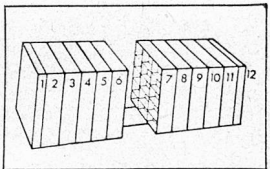

Telephone CHAncery 8833

GROUP ASSETS EXCEED £300,000,000

1/6 a
6in. strip
(3d. each
extra inch)
from
drapers
and haberdashery
counters.

The fastener you cut
as you please for
perfect fit and ad-
justability.

"Velcro" touch and close
fastener (a Swiss inven-
tion) is made of two Bri-
nylon strips which grip
firmly at a touch, yet
easily peel apart. "Velcro"
can be cut with scissors
to any length. You can
sew it on by hand
or machine. It can
be washed and
dry-cleaned. Can-
not jam or rust.

WRITE FOR FREE SAMPLE AND INSTRUCTION
LEAFLET.

TO: SELECTUS LIMITED., DEPT S.O., BIDDULPH, STOKE-ON-TRENT.

Save Rent Save Rates Save Space

COMPACROW is the brilliant answer
to 1967 storage problems. Get the most
out of available floor area and save
money all round. Our
experts will be glad
to meet you and
discuss all the Comp-
acrow advantages.