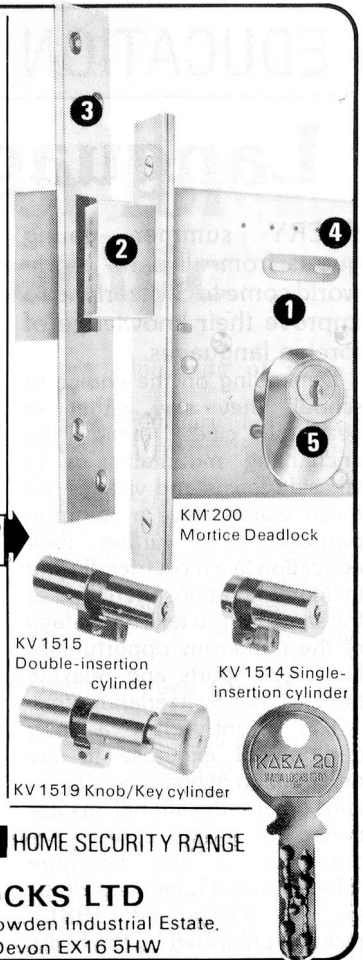

In Switzerland it's
Airtour Suisse the
leading tour operator.
In London it's
Swiss Airtours Ltd.

Fly to GENEVA for only **£65**
or ZURICH for only **£75**
Flights are every Sunday, Monday,
Thursday, Friday and Saturday
NO EXTRA CHARGES ADDED ON

All flights are from Gatwick by
CTA Caravelle.

Over 50,000 satisfied clients chose our
reliable experienced service in 1979.

For further information
contact:

SWISS AIRTOURS LTD.

63 Neal Street, London WC2
Telephone: 01-836 6751

ATOL 661B

NO HOME SHOULD BE WITHOUT AT LEAST ONE...

don't just take our word for it - check
with your Crime Prevention Officer. A
mortice deadlock is essential on both
front and back doors or any exterior door.

The KABA-20 KM200 offers the finest
security to B.S. 3621 standards with all
the advantages of the Versatile KABA-20
key system, each key is individually
recorded on the return of a completed
registration card. Almost all the locks
needed in your home can be KABA, all
with the same key combination or be
part of a Master Key Plan.

* Take a closer look at KABA-20
KM 200 MORTICE LOCK.

1. Sturdy construction - hardened case
  and bolt.
2. 22mm bolt throw.
3. Box striker plate.
4. Facility to fit up to 4 Microswitches,
  for Alarm systems.
5. Exchangeable KABA-20 Insertion
  Cylinders - single or double sided or
  key/knob operated.

* Send now for details of the

KABA 20 HOME SECURITY RANGE

KABA LOCKS LTD

Woodward Road, Howden Industrial Estate,
Tiverton, Devon EX16 5HW