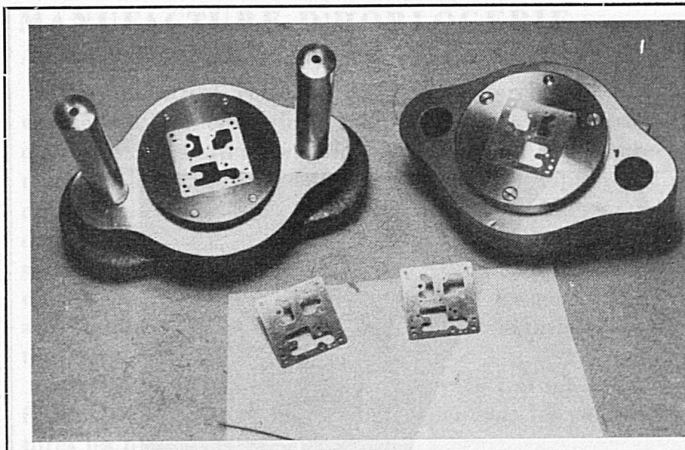

PHONE No. 2 11 09 DELÉMONT TELEGRAMS: JURAWATCH DELÉMONT ESTABLISHED IN 1909

SPECIAL WATCHES FOR EVERY COUNTRY · LEVER, CYLINDER AND ROSKOPF

High grade and current styles · All kinds and sizes · Up-to-date novelties
Large production