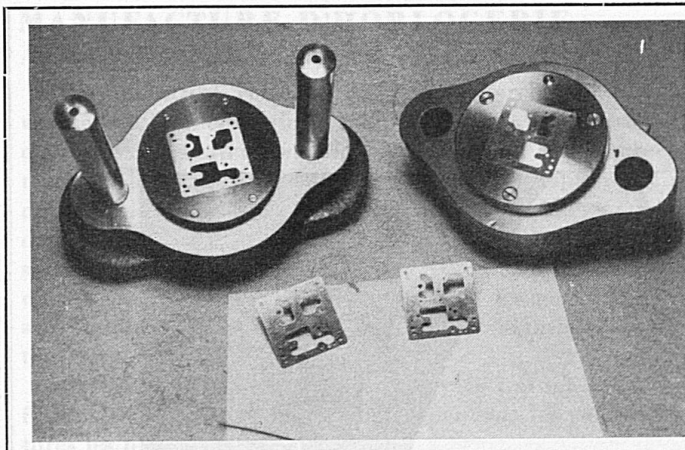

ERGAS S.A.R.L.
TRAMELAN (Suisse)

ETAMPES de haute précision
pour découpage, rectifiage, anglage,
emboutissage, etc. en tous genres.
Etampage de pièces détachées.