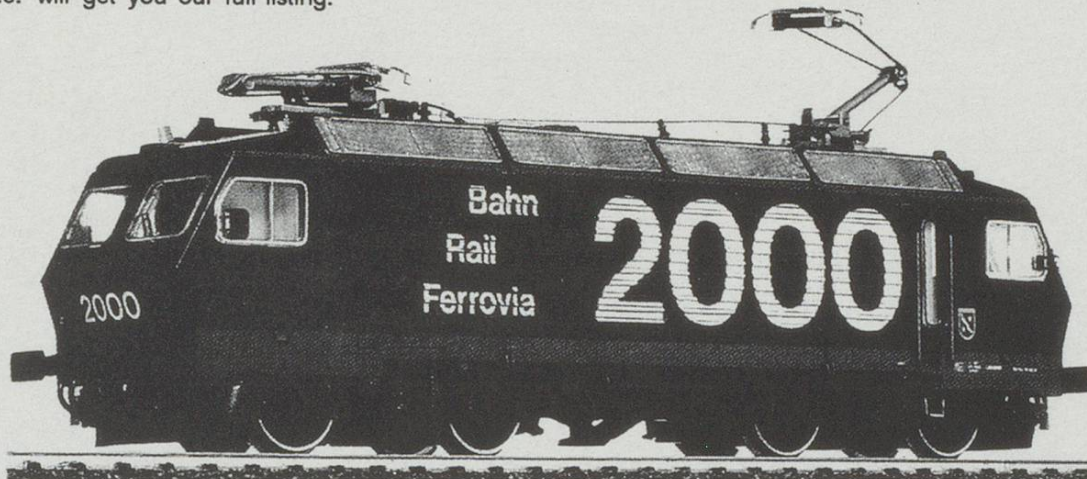

ROCO's fine model of the SBB Re4/4^N. Ref HO.43512. £59.50 Ref N.23253. £49.95.

ROCO HO LOCOS.

| | | |
|-------|-------------------------------------|---------|
| 43200 | SBB C5/6. 2-10-0. Black. | £79.95 |
| 43493 | SBB Re4/4IV No.10102. Grey/Red. | £47.95 |
| 43494 | SBB Re4/4IV No.10104. Red. | £47.95 |
| 43512 | SBB Re4/4IV BAHN 2000. Red. | £59.50 |
| 43529 | SBB Ee3/3. 0-6-0. Electric. Brown. | £63.75 |
| 43539 | SBB Ce6/8. Crocodile. Brown. | £115.00 |
| 43580 | SBB Am4/4. Ex DB V200. Diesel. Red. | £58.50 |