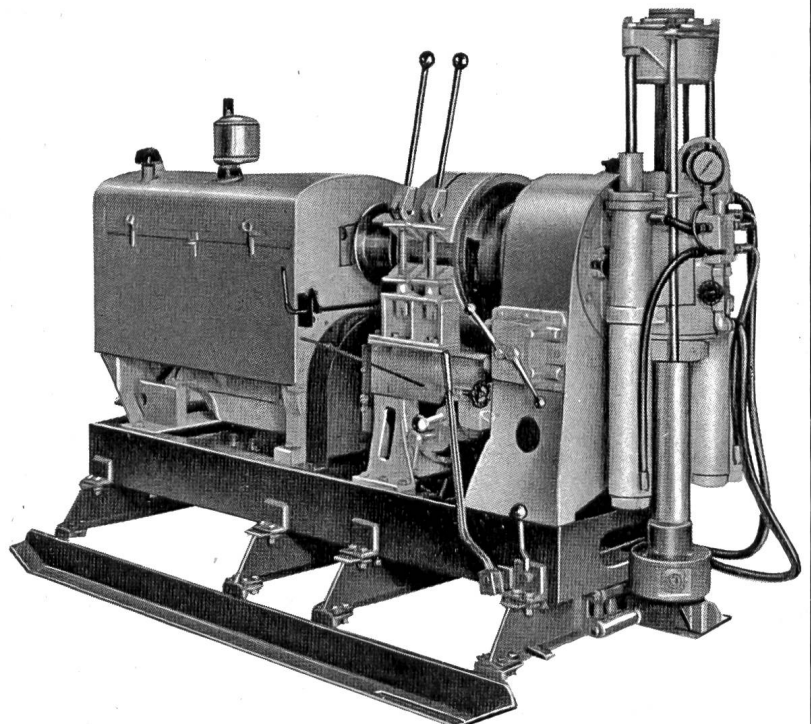

**Bohrmaschinen
Pumpen
Bohrgestänge
Kernrohr
Seilkernrohr
Diamant-Bohrkrone
Sämtliche Zubehöre**

**AKTIENGESELLSCHAFT
JOLY-Ingenieur-Büro
Baumaschinen - LAUSANNE
23, av. Dapples - Tel. 021/26 16 81**